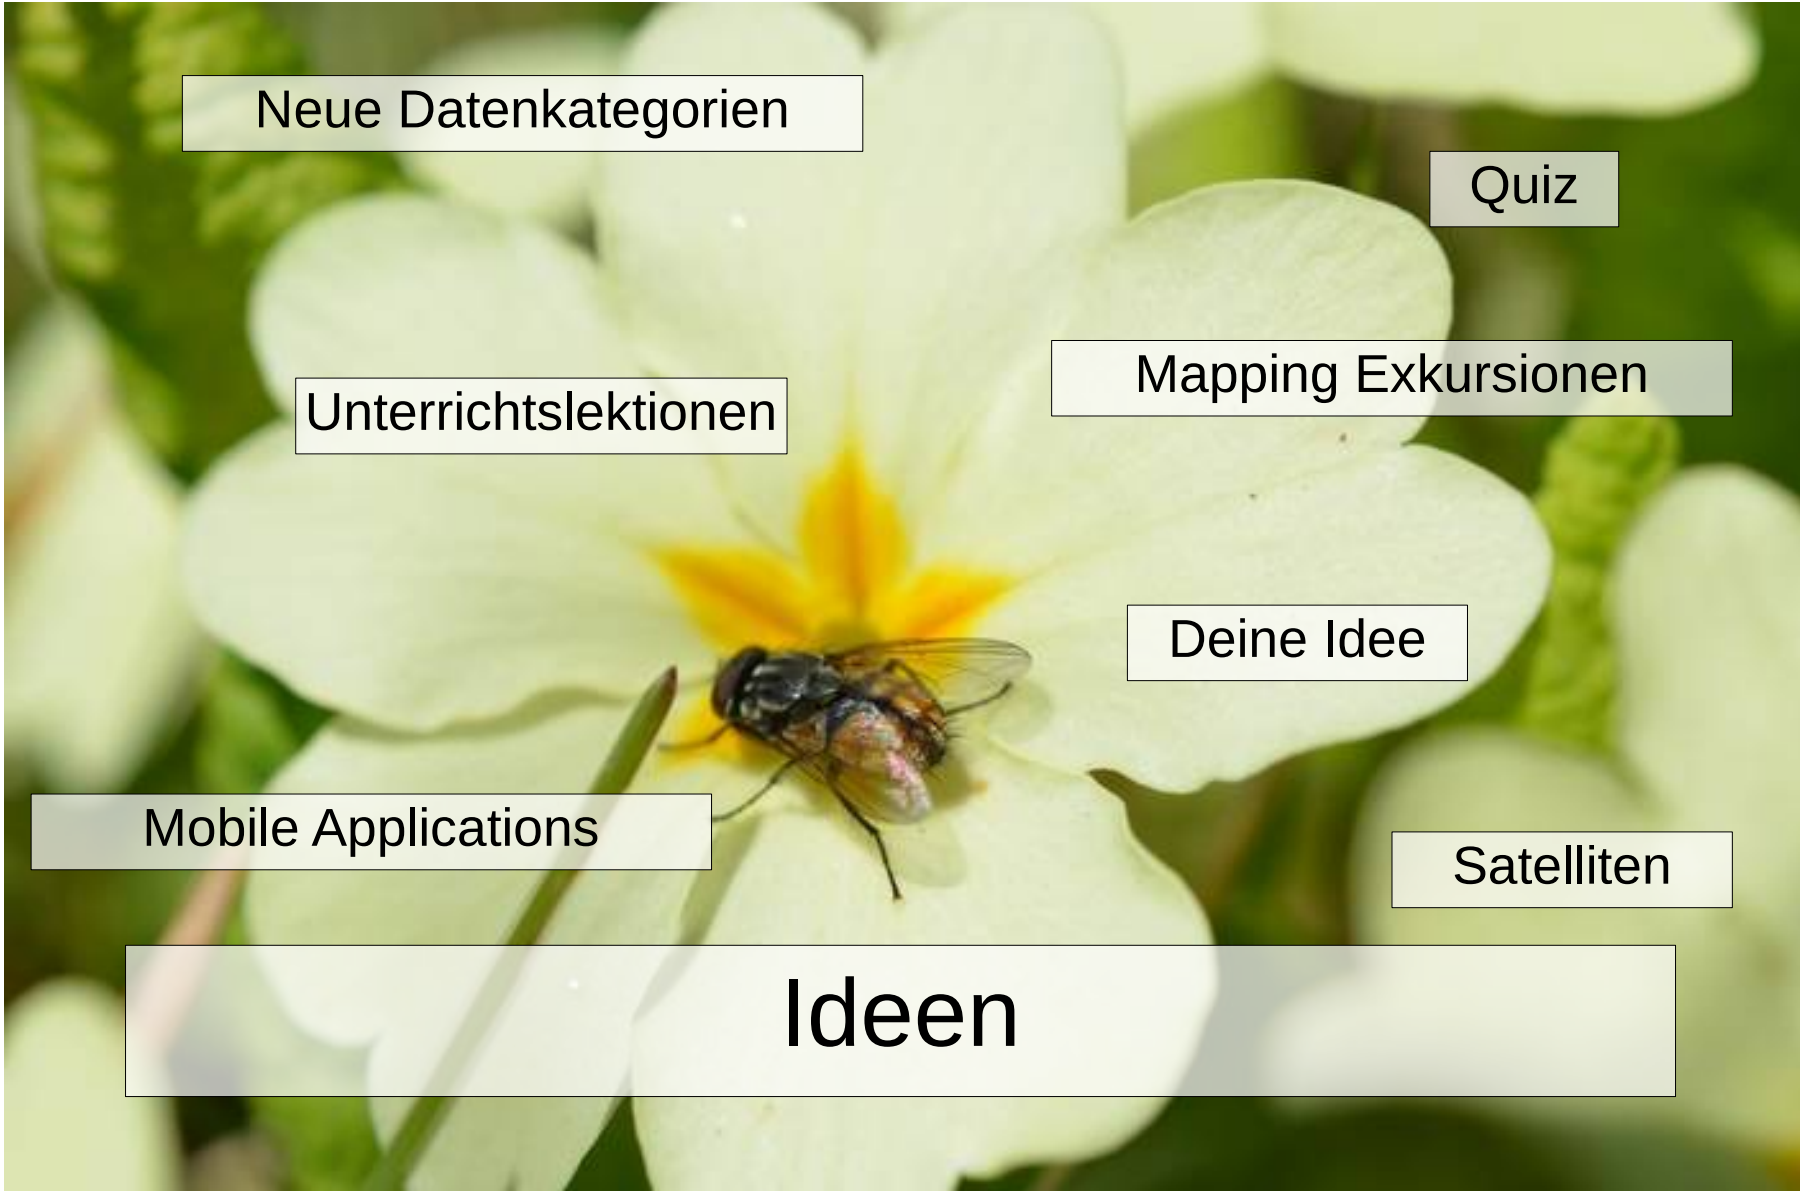

# Buchstäblich im Grünen

Auf den Schultern von Riesen

# Crowdsourcing und Review

Neue Datenkategorien

Quiz

Unterrichtslektionen

Mapping Exkursionen

Deine Idee

Mobile Applications

Satelliten

Ideen

[www.project-flauna.org](http://www.project-flauna.org)

A close-up photograph of a pine branch. The branch is covered in vibrant green, needle-like leaves. Interspersed among the needles are several small, brown, cone-like buds, some of which are beginning to show green at their tips. The background is a soft, out-of-focus green, suggesting a natural outdoor setting.